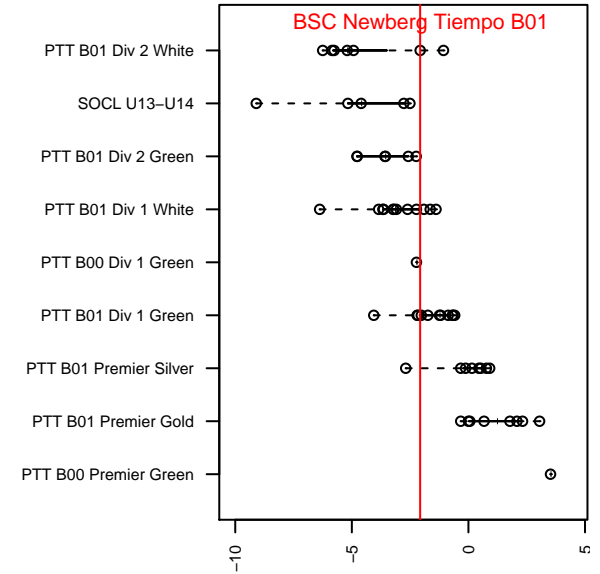

BSC Newberg Tiempo B01

Bridlemile SC Portland
 Newberg, OR
 B01 total strength=1043
 attack=3.43 defense=1.57
 fall league = PTT B01 Div 2 White
 spr league = Spr OYS B01 Div 2 Green

alt names used:
 BSC Newberg 01B Tiempo
 BSC Newberg 01B Tiempo
 BSC Newberg 01B Tiempo

Venues played:
 2015 PTT B01 Division 2 White
 2015 OYS Presidents Cup B01
 2015 Spr OYS B01 Division 2 Green

BSC Newberg Tiempo B01
 Dots are actual minus expected GF (blue circles) and GA (red triangles).
 Blue line is smoothed change in attack strength. Red is smoothed change in defense strength.

**attack and defense variance (black dot)
relative to other teams
and top 10 in region**

**attack and defense rating
relative to others at age
and all opponents in last 13 months**

Performance relative to 13 month average